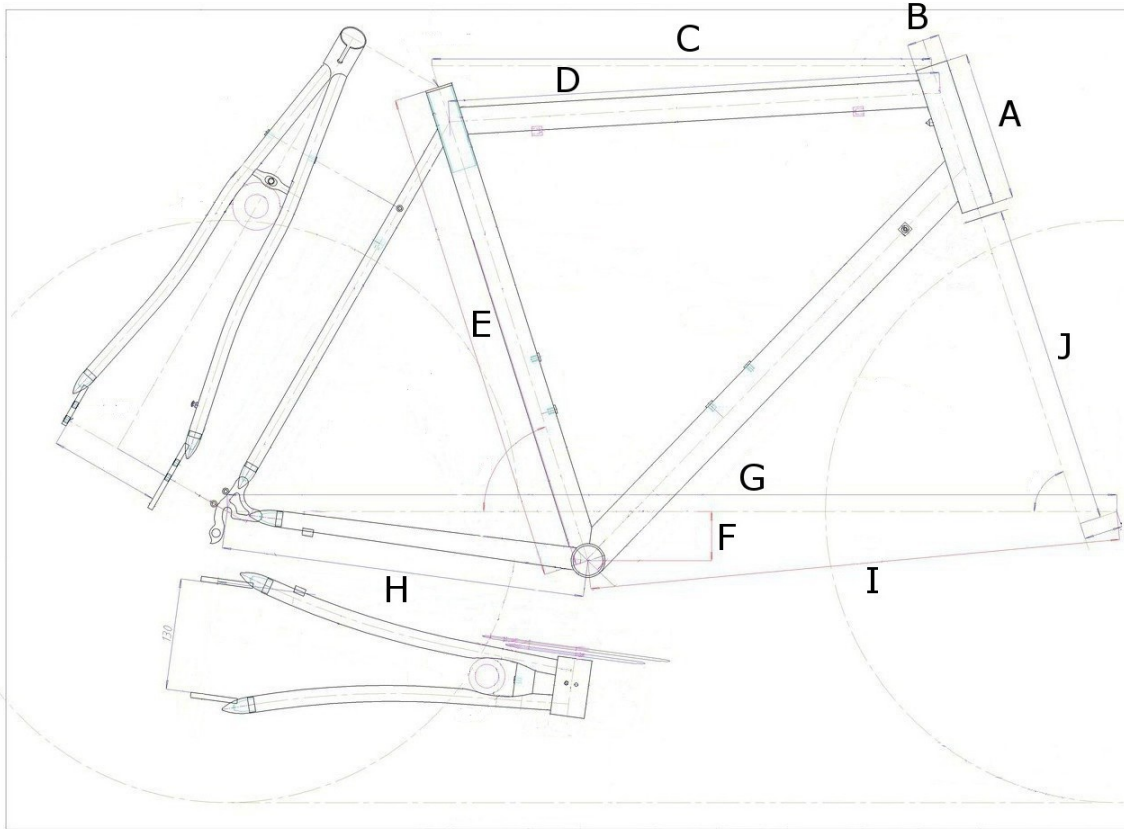

631 Audax Special

	Small (44cm)	Medium (48cm)	Large (54cm)	X-Large (58cm)	XX-Large (61cm)
A (Head tube)	110	120	155	192	217
B (Head tube diameter)	1 1/8"	1 1/8"	1 1/8"	1 1/8"	1 1/8"
C (Effective top tube)	537	542	560	580	598
Seat Angle	74.5deg	74 deg	73 deg	73 deg	72 deg
E (Seat tube)	432	483	533	584	610
Effective seat tube C-T	520	540	575	610	630
Seat post diameter	27.2	27.2	27.2	27.2	27.2
Rear dropout width	130	130	130	130	130
Front mech clamp	28.6	28.6	28.6	28.6	28.6
H (Chainstay)	425	425	425	425	425
I (Front/centre)	607	605	608	623	626
Wheel size	700c	700c	700c	700c	700c